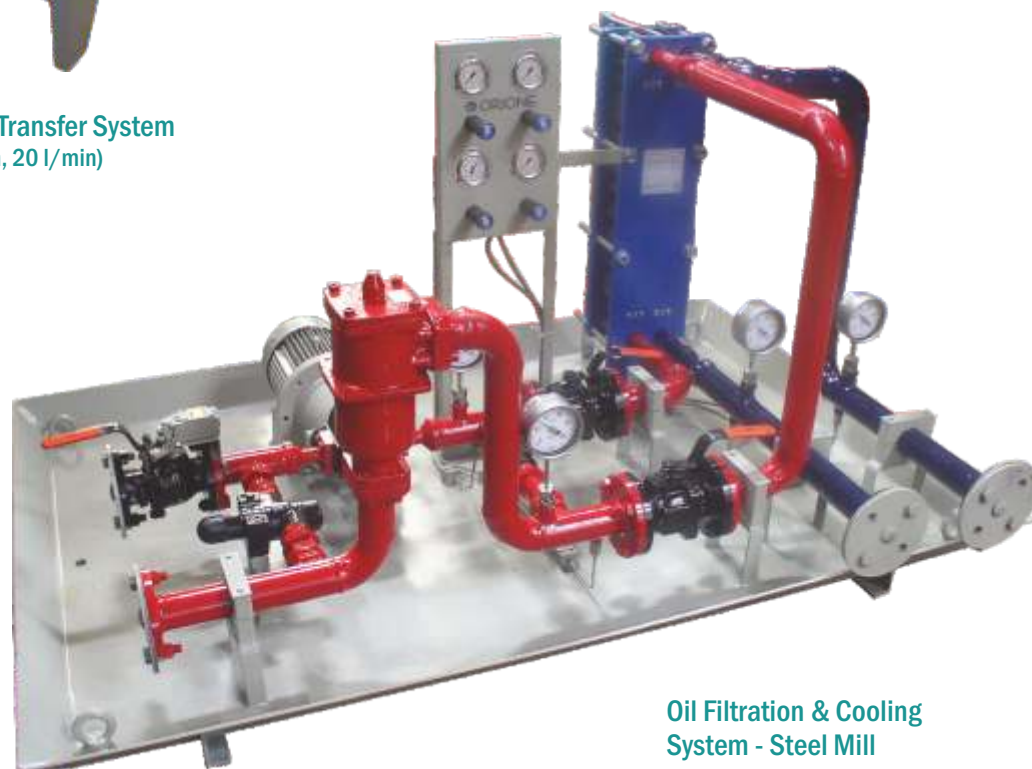

Oil Filtration & Transfer System
(10 micron, 20 l/min)

Oil Filtration & Cooling System - Steel Mill